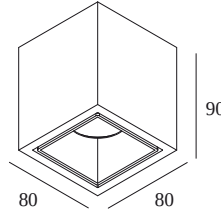

BOXY L 92733 DIM8

10726 9228 W-W

AVAILABLE IN

ALU GREY-ALU GREY 10726 9228 A-A

BLACK-BLACK 10726 9228 B-B

BLACK-FLEMISH BRONZE 10726 9228 B-FBR

BLACK-FLEMISH GOLD 10726 9228 B-FG

WHITE-WHITE 10726 9228 W-W