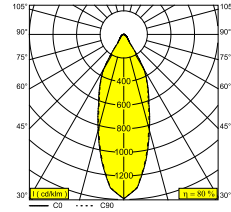

BOXY L 92733 DIM8

10726 9228 W-W

AVAILABLE IN

ALU GREY-ALU GREY 10726 9228 A-A

BLACK-BLACK 10726 9228 B-B

BLACK-FLEMISH BRONZE 10726 9228 B-FBR

BLACK-FLEMISH GOLD 10726 9228 B-FG

WHITE-WHITE 10726 9228 W-W